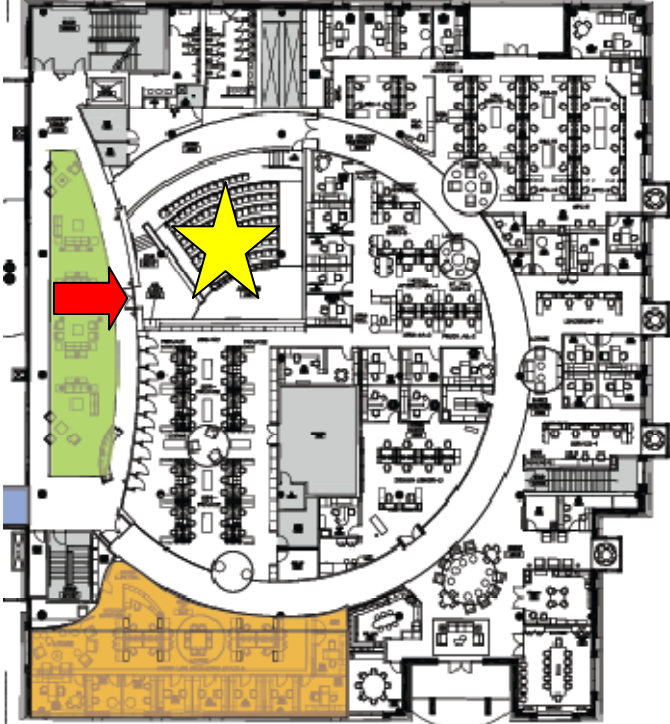

Directions to Chamber Auditorium

Enter through exterior SW doors –this is the SW corner of the new center, not the SE entrance into the bookstore

Take stairs up to 2nd level

Follow the circular wall until you get to chocolate brown double doors. This is the Chamber.

Brady Commons

Hitt Street

Bookstore entrance

Rollins Rd

MIZZOU REC COMPLEX